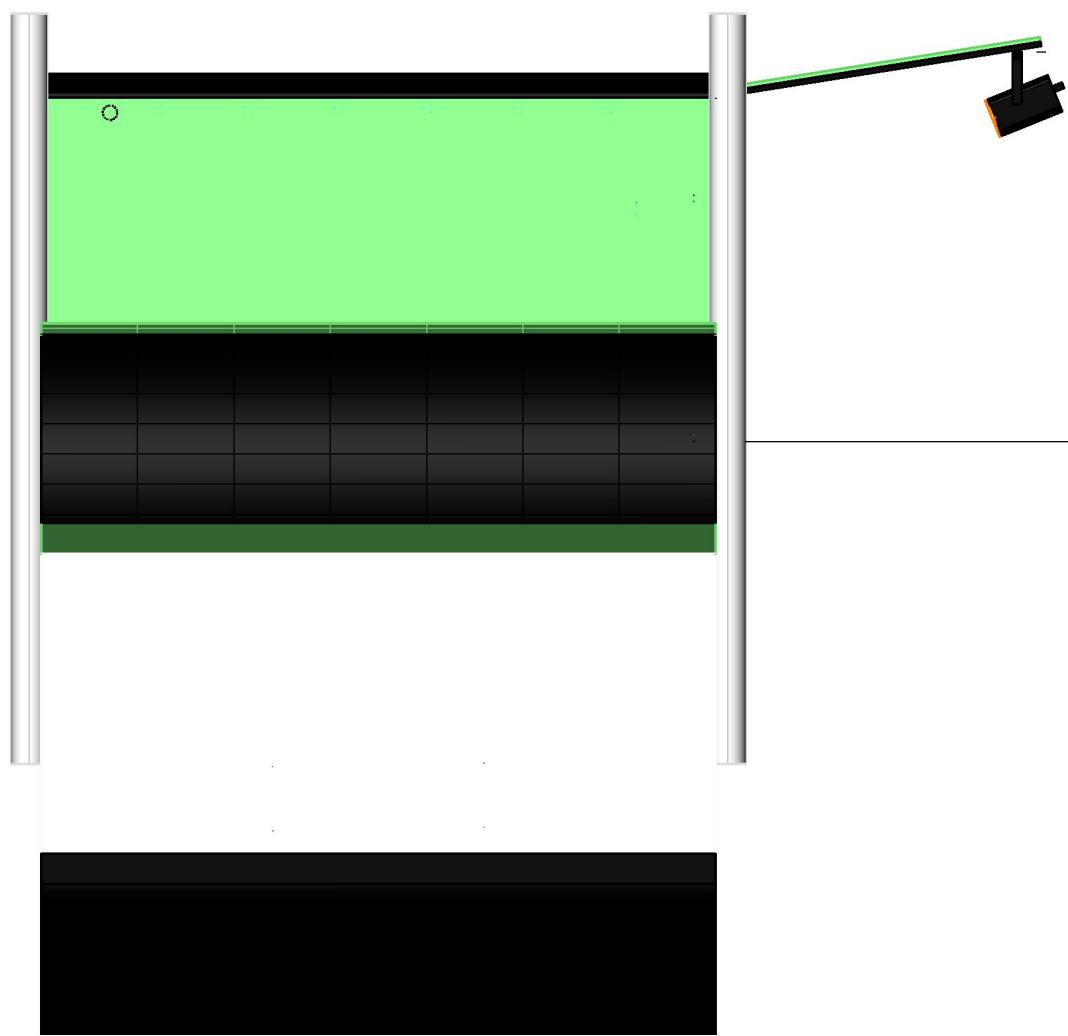

A B C D E F G H I J

1
2
3
4
5
6
7
8

A B C D E F G H I J

Audio

Pioneer XDJ-XZ
6 x L Acoustics Arcs
8 x 18" High power subwoofer

Input: 1 x 32A CEE krachtstroom (35kVA)

Audio coverage

HOT
Medium
Soft

Gig Rig

Lighting

Branding

Gig Rig Wing

Gig Rig Front

Gig Rig Backwall

Gig Rig Wing

Gig Rig Front

Gig Rig Backwall