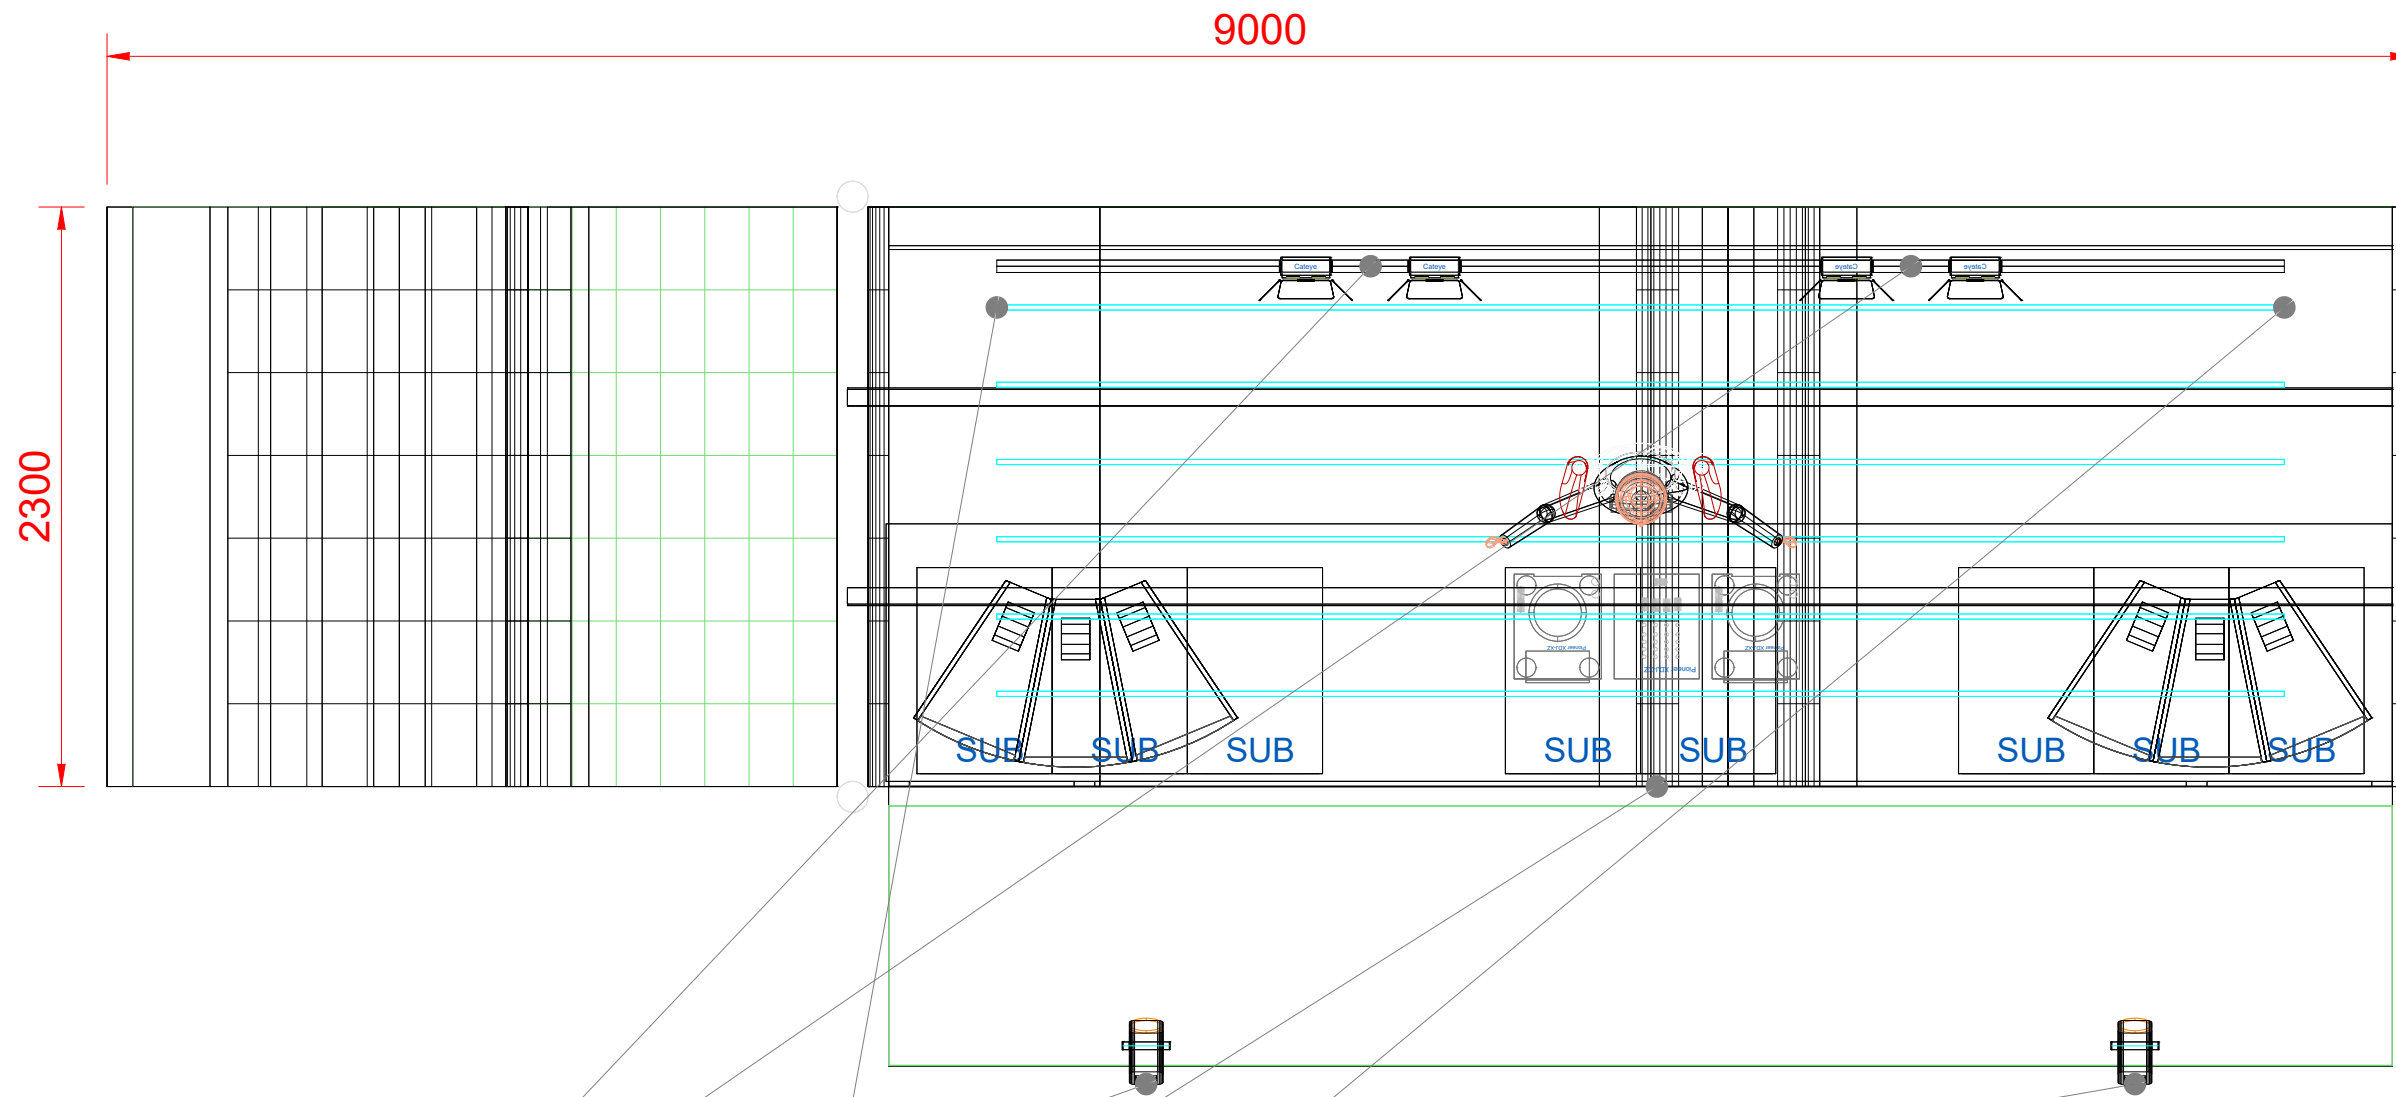

A B C D E F G H I J

1
2
3
4
5
6
7
8

A B C D E F G H I J

Audio

Pioneer XDJ-XZ
6 x L Acoustics Arcs
8 x 18" High power subwoofer

Input: 1 x 32A CEE krachtstroom (35kVA)

Audio coverage

HOT
Medium
Soft

Gig Rig

Lighting

Branding

Gig Rig Wing

Gig Rig Front

Gig Rig Backwall

Gig Rig Wing

Gig Rig Front

Gig Rig Backwall