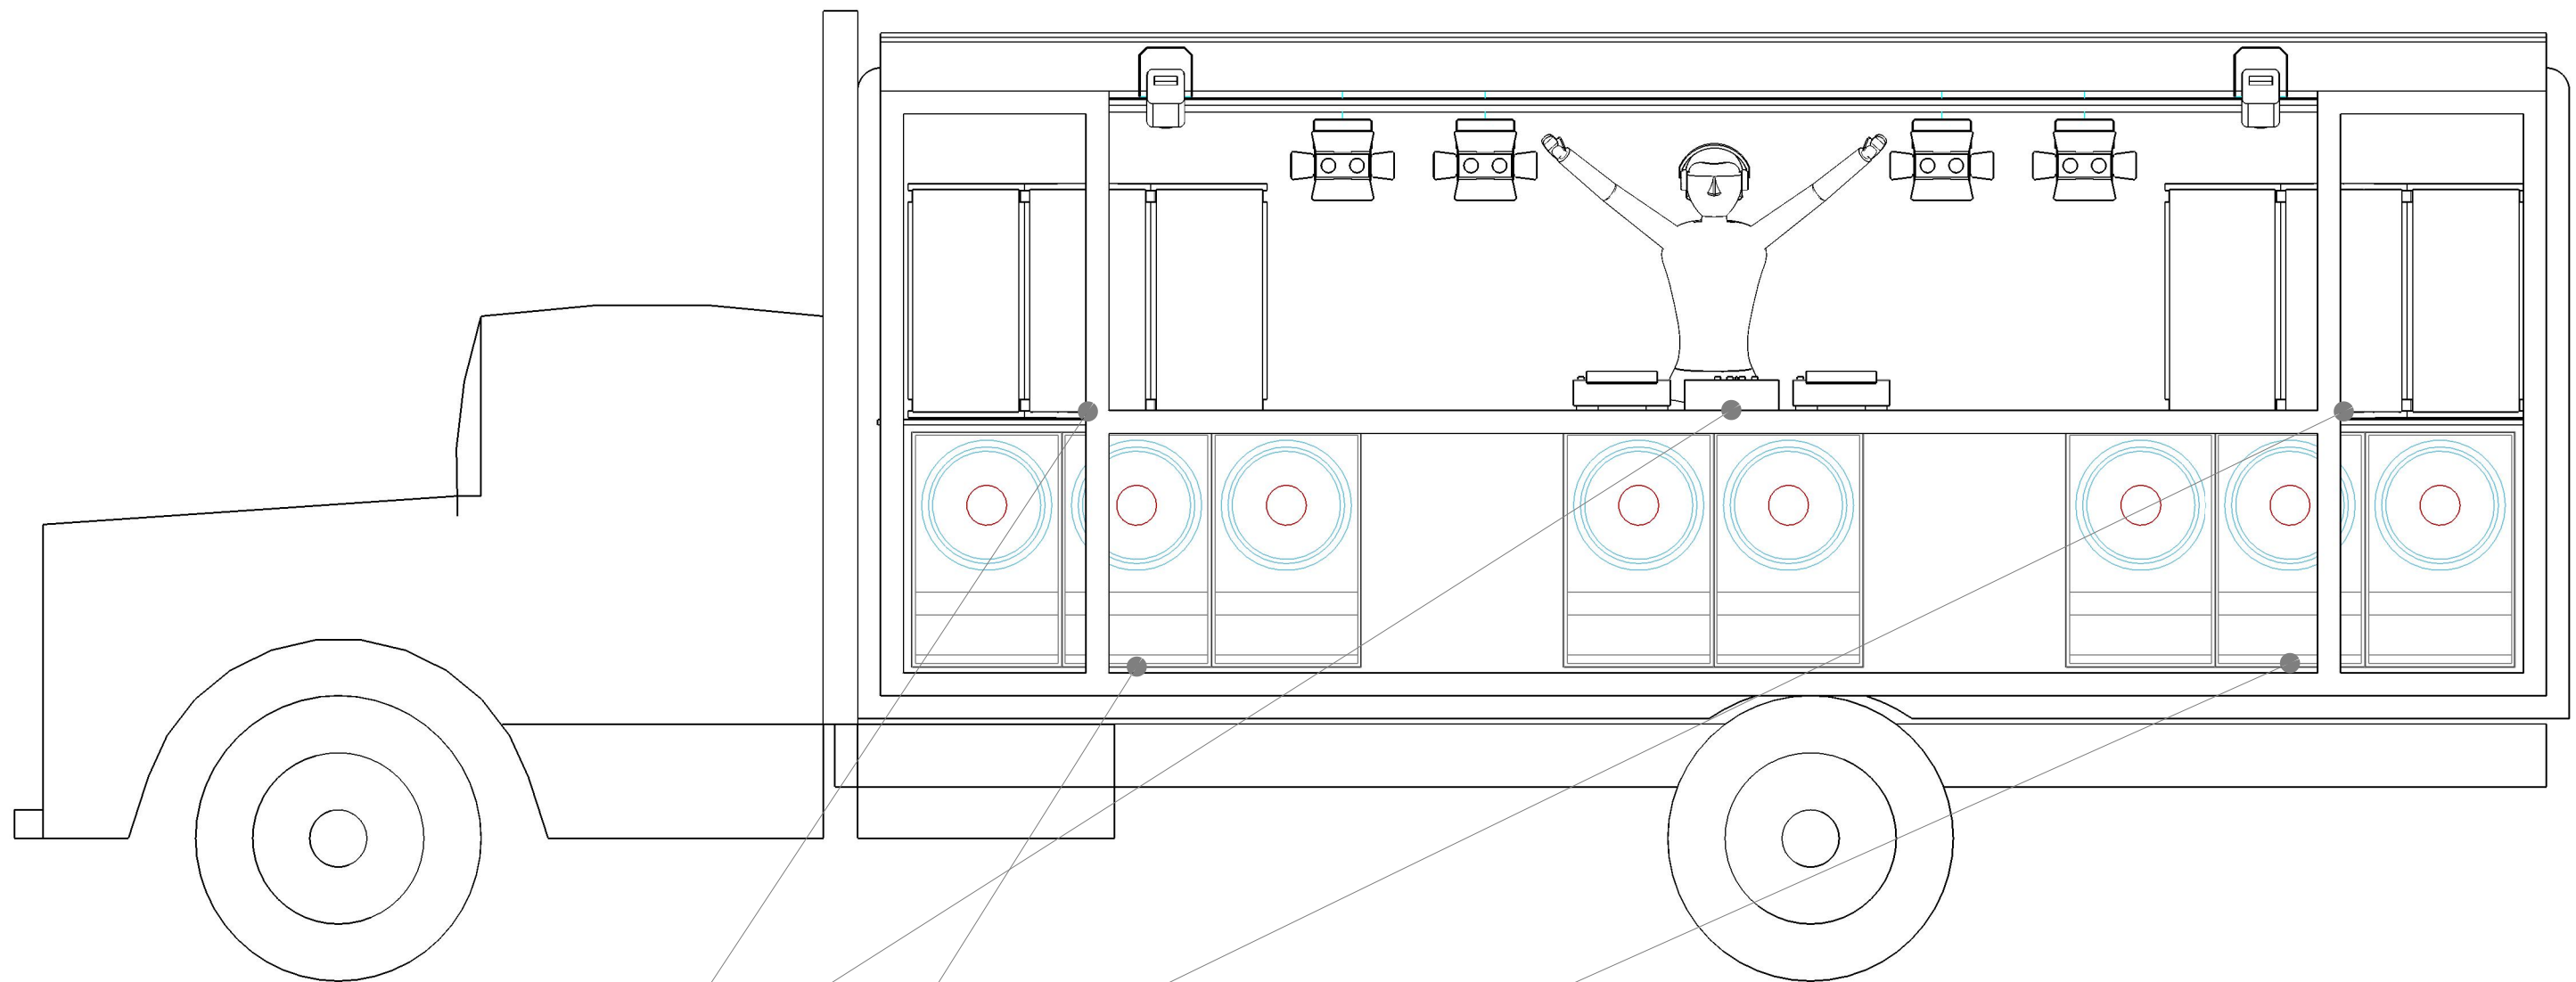

A B C D E F G H I J

1
2
3
4
5
6
7
8

A B C D E F G H I J

Audio

Pioneer XDJ-XZ
6 x L Acoustics Arcs
8 x 18" High power subwoofer

Input: 1 x 32A CEE krachtstroom (35kVA)

Audio coverage

HOT
Medium
Soft

Gig Rig

Lighting

Branding

Gig Rig Wing

Gig Rig Front

Gig Rig Backwall

Gig Rig Wing

Gig Rig Front

Gig Rig Backwall