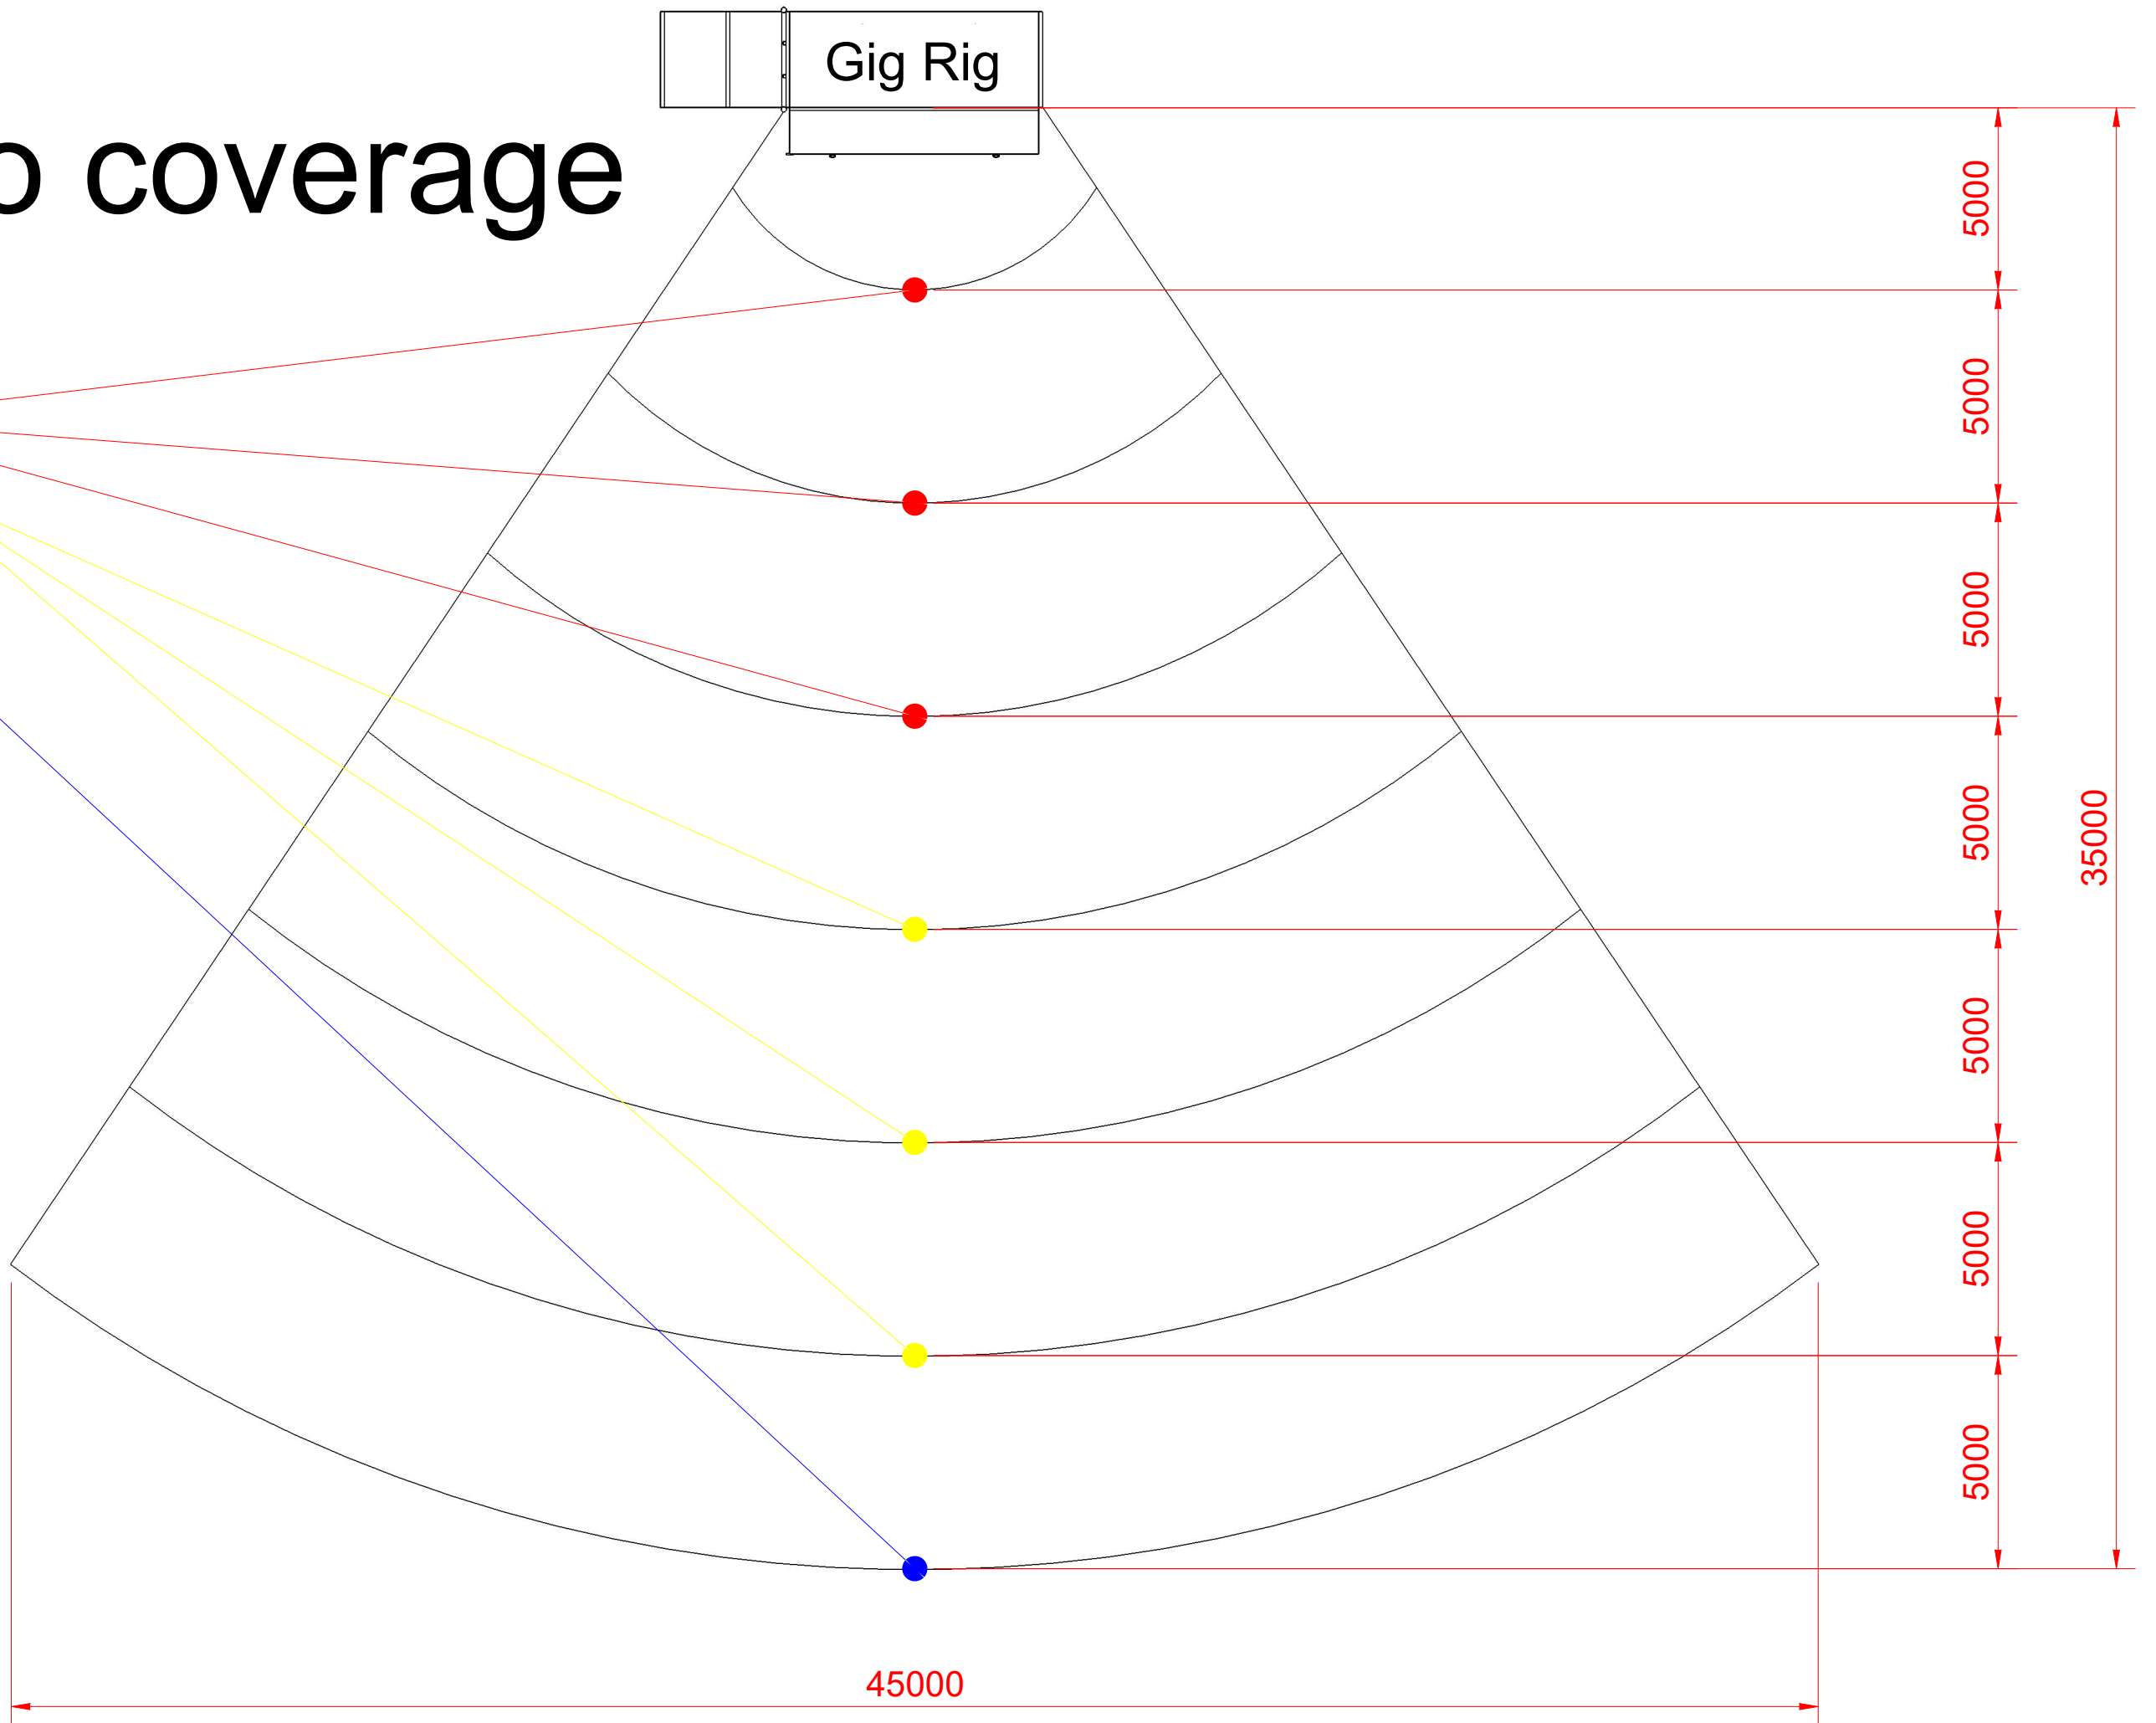

A B C D E F G H I J

1
2
3
4
5
6
7
8

A B C D E F G H I J

Audio

Pioneer XDJ-XZ
6 x L Acoustics Arcs
8 x 18" High power subwoofer

Input: 1 x 32A CEE krachtstroom (35kVA)

Audio coverage

HOT
Medium
Soft

Gig Rig

Lighting

Branding

Gig Rig Wing

Gig Rig Front

Gig Rig Backwall

Gig Rig Wing

Gig Rig Front

Gig Rig Backwall