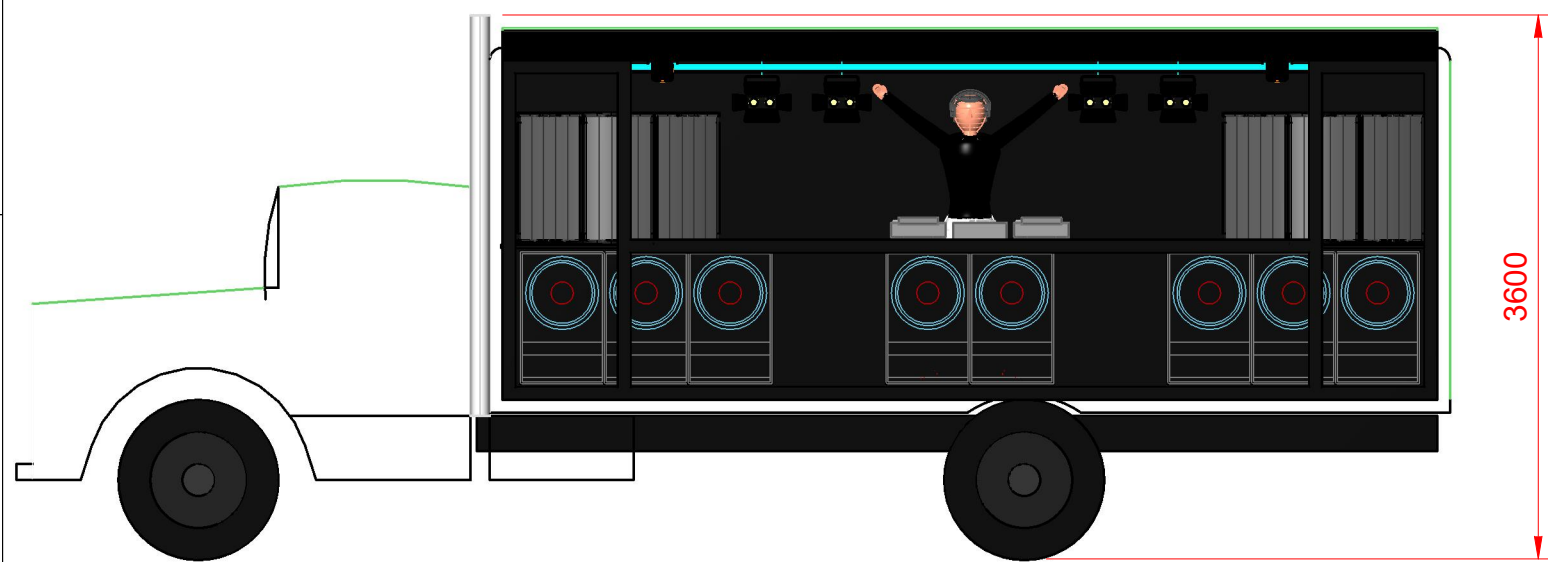

A B C D E F G H I J

1
2
3
4
5
6
7
8

A B C D E F G H I J

Audio

Pioneer XDJ-XZ
6 x L Acoustics Arcs
8 x 18" High power subwoofer

Input: 1 x 32A CEE krachtstroom (35kVA)

Audio coverage

HOT
Medium
Soft

Gig Rig

Lighting

Branding

Gig Rig Wing

Gig Rig Front

Gig Rig Backwall

Gig Rig Wing

Gig Rig Front

Gig Rig Backwall